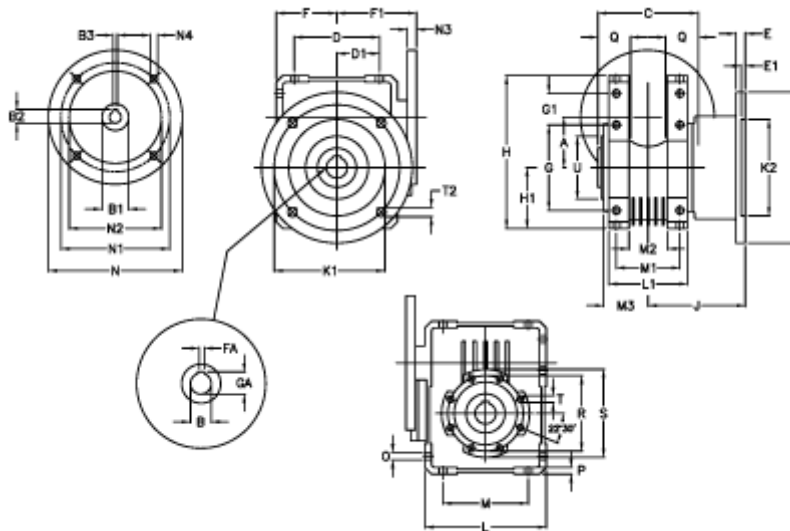

Article number: 392208603043136

Description: Worm Gear with Torque Limiter
W86 L2-UF-30-P80 B14

Measures

A = 86.90	E = 15	H = 245.5	M = 144	N4 = 6,5	U = 110
B = 35	E1 = 6	H1 = 100.0	M1 = 101	O = 11.5	
B1 E7 = 19	F = 100	J = 151.0	M2 = 57	P = 11	
B2 = 21.8	F1 = 128	K = 210	M3 = 65	Q = 45	
B3 H9 = 6	FA = 10	K1 = 176	N = 120	R = 130	
C = 140	G = 144	K2 = 152	N1 = 100	S = 150	
D = 144.0	G1 = 45.5	L = 200	N2 = 80	T = M10x18	
D1 = 72.0	GA = 38.3	L1 = 125	N3 = 7.5	T2 = 12.5	